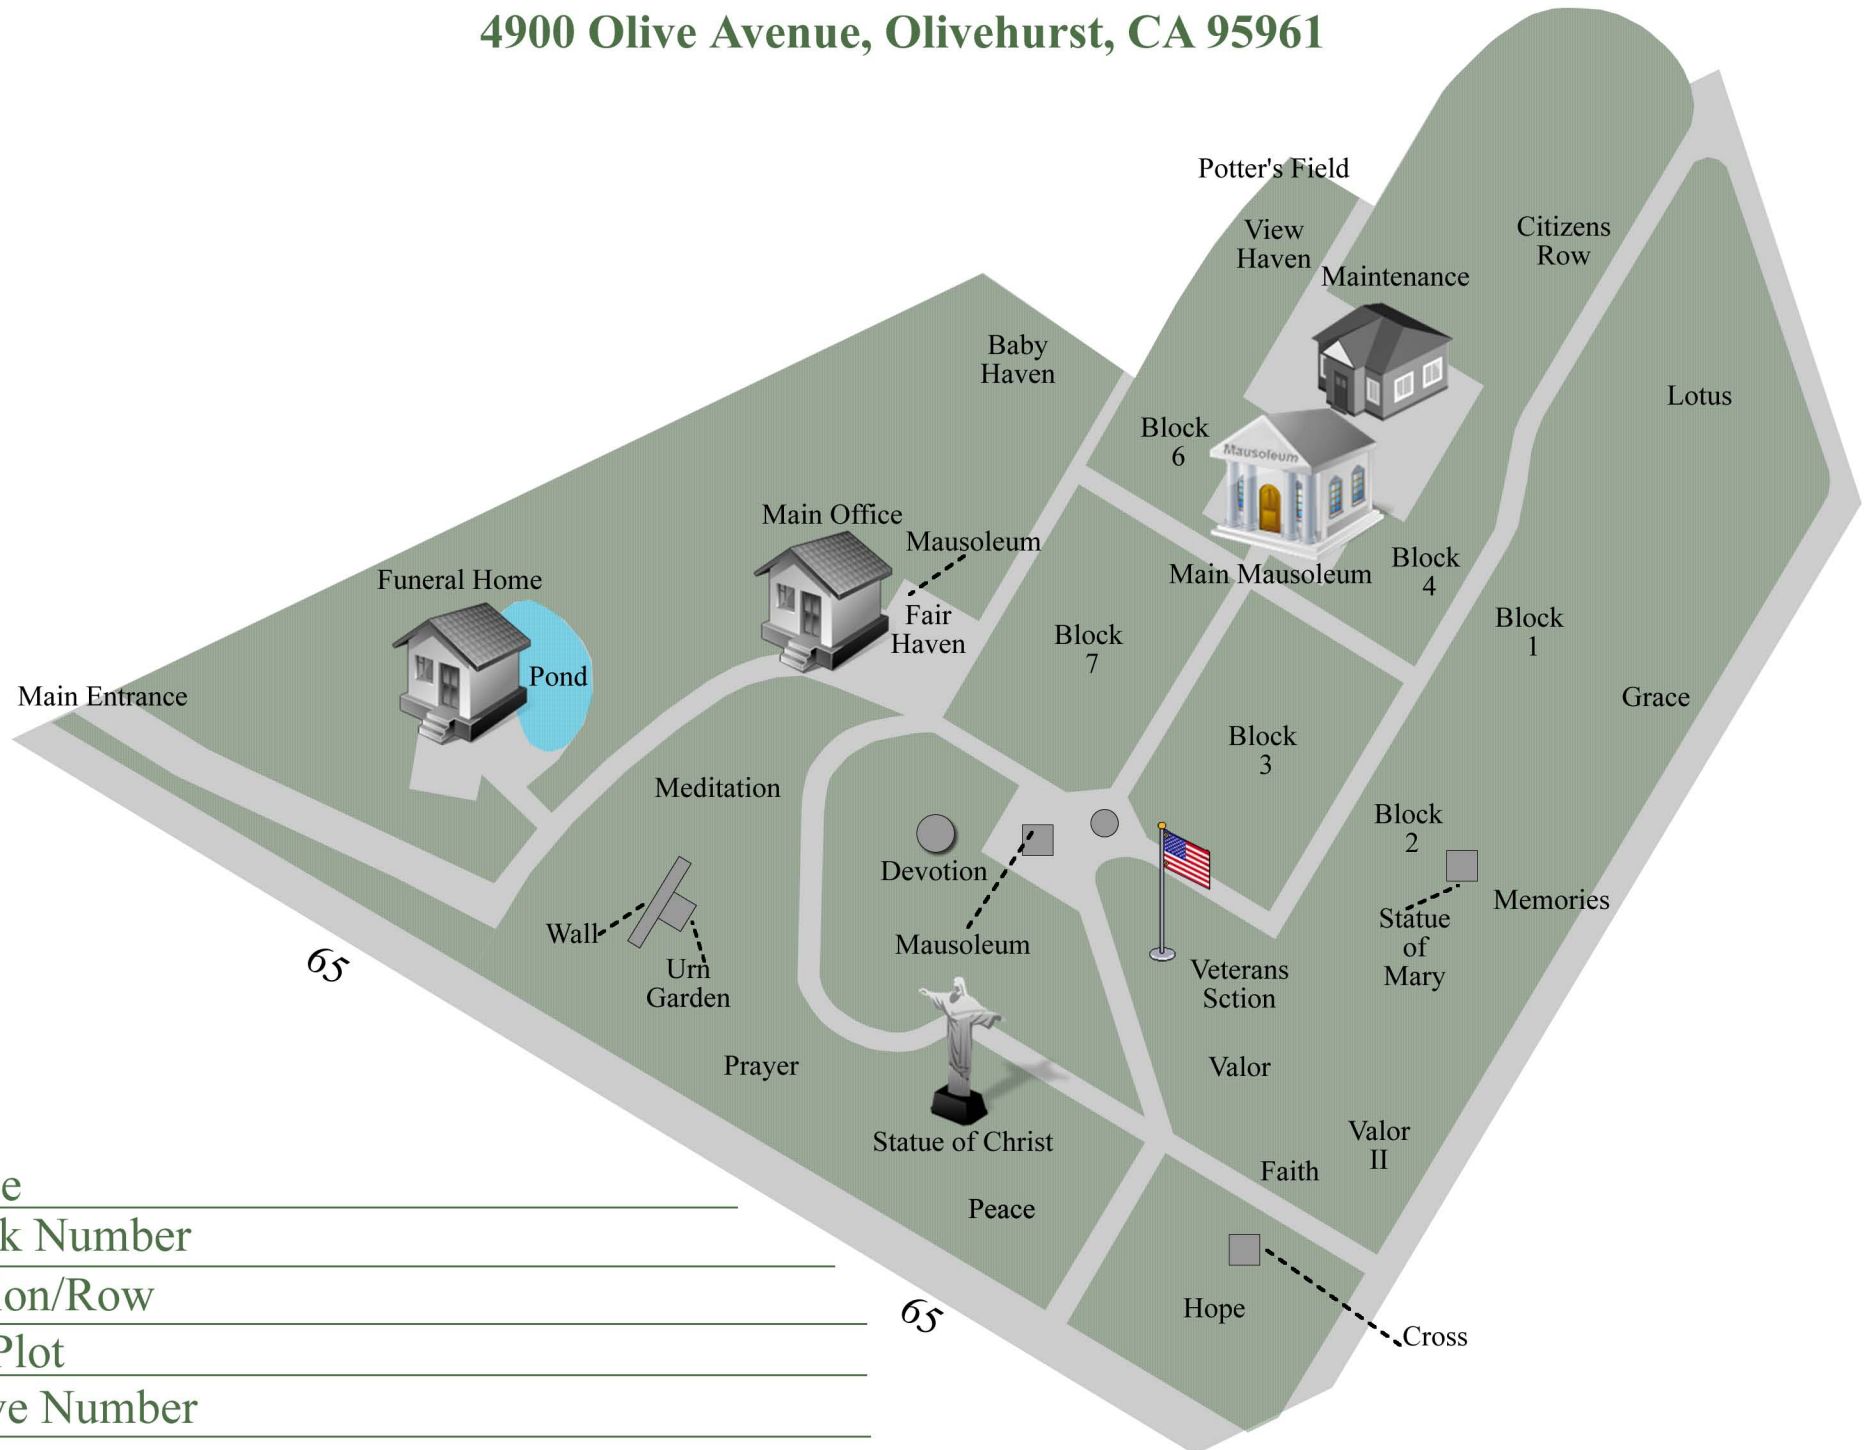

Sierra View Memorial Park

4900 Olive Avenue, Olivehurst, CA 95961

Name _____
Block Number _____
Section/Row _____
Lot/Plot _____
Grave Number _____