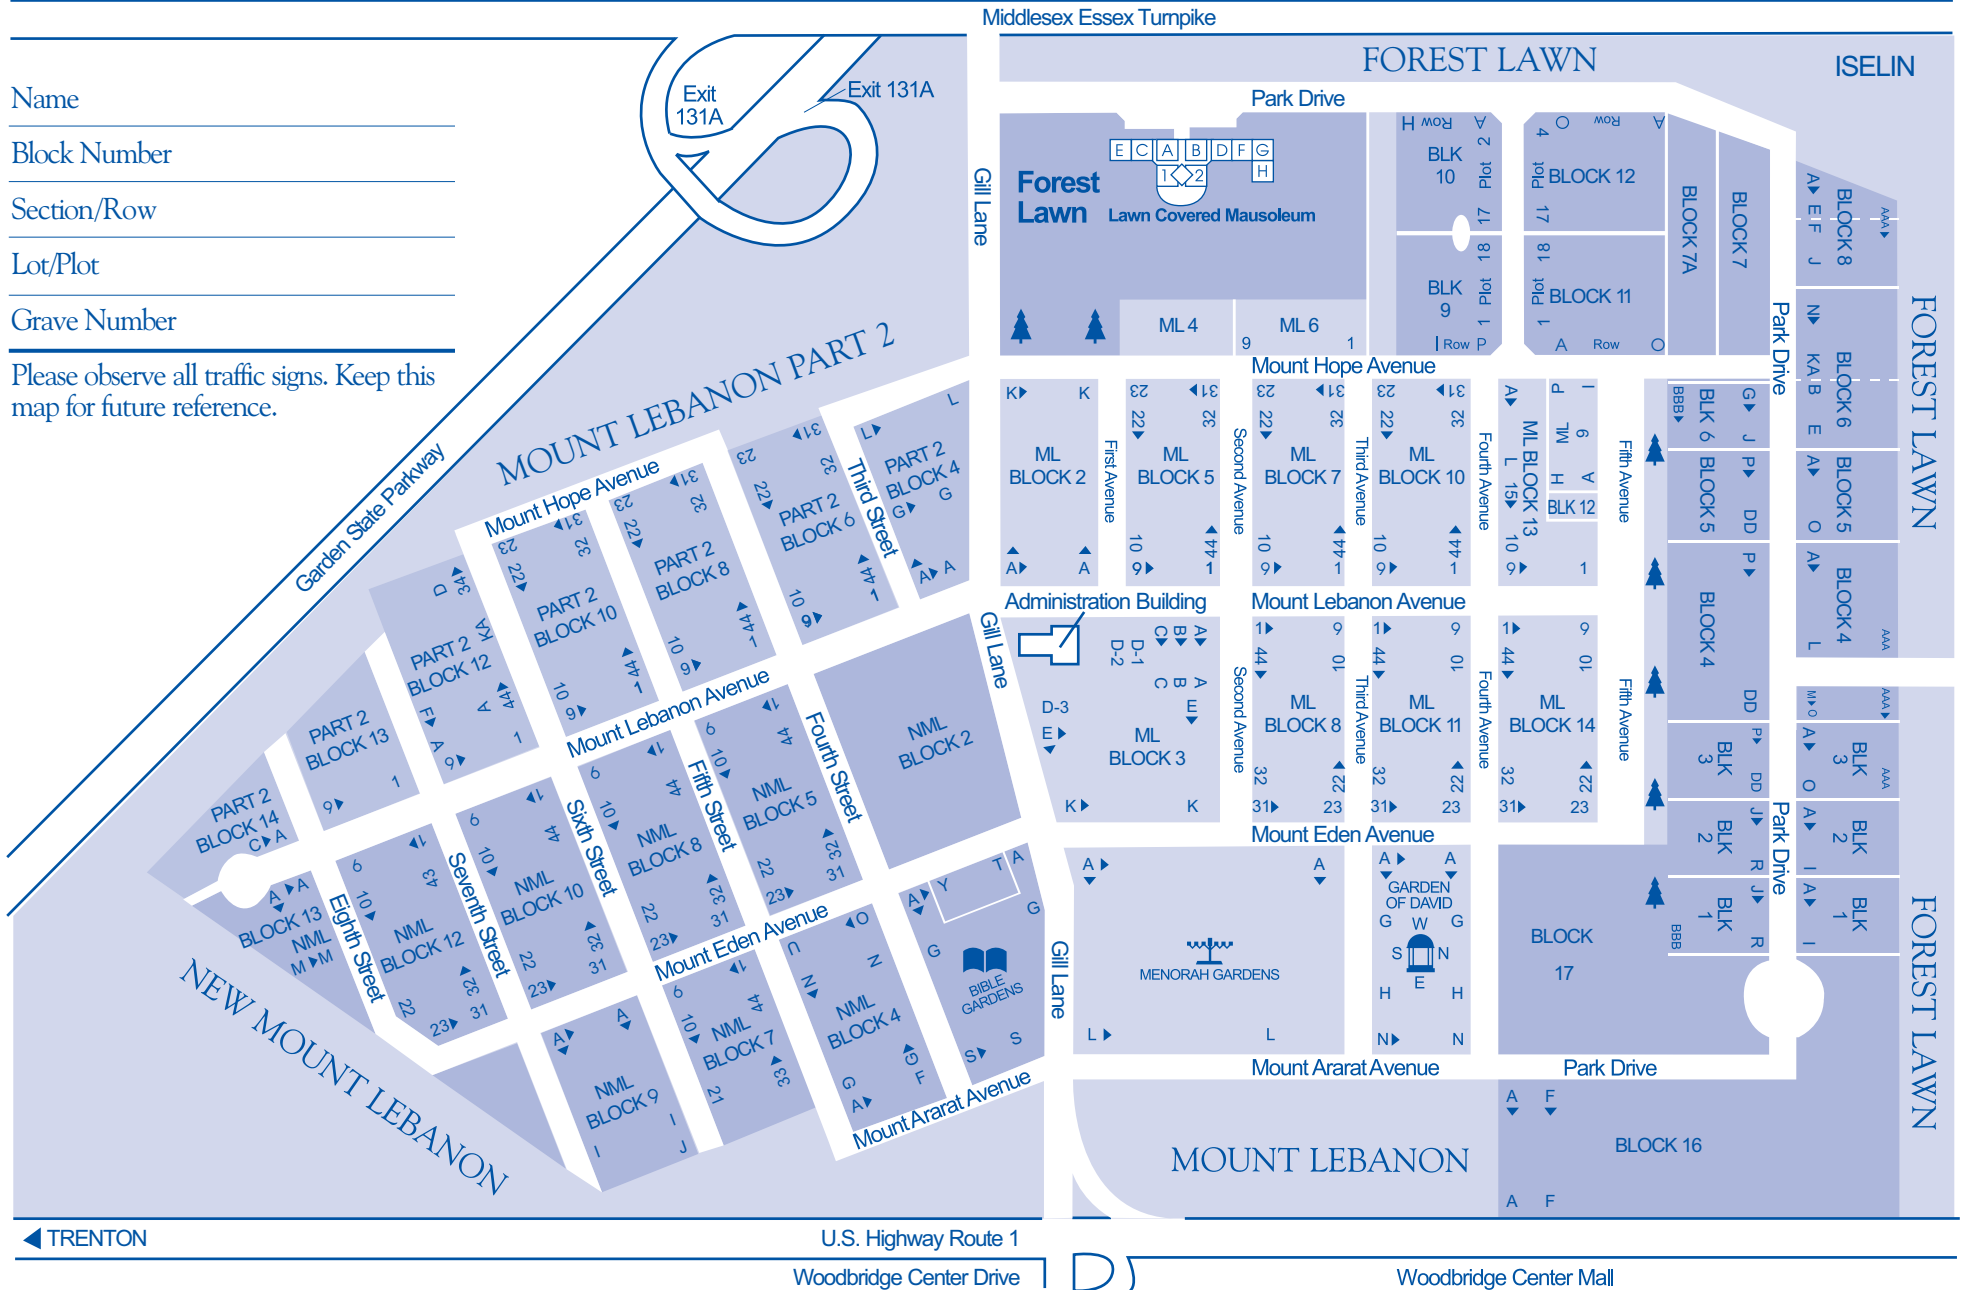

Mount Lebanon Cemetery/Forest Lawn Memorial Gardens

Visitor's Guide

Metro Park

Name _____

Block Number _____

Section/Row _____

Lot/Plot _____

Grave Number _____

Please observe all traffic signs. Keep this map for future reference.

DIRECTIONS TO MOUNT LEBANON CEMETERY AND FOREST LAWN MEMORIAL PARK

Gill Lane, Iselin, NJ 08830 (732) 283-1010

VIA NEW JERSEY TURNPIKE:

VIA US 1 & 9 HIGHWAY:

Southbound: Follow US Routes 1 & 9. At Woodbridge, US 1 & 9 divide. Bear right and stay on Route 1 South. Bear right at Gill Lane sign immediately past Bonefish Grill / Cheeseburger in Paradise restaurants and Toys-'R-Us stores. Follow Gill Lane about 1/4 mile to cemetery office on right hand side.

FROM THE BRONX:

Take the George Washington Bridge to the New Jersey Turnpike South. Continue with directions via the New Jersey Turnpike Southbound.

FROM MANHATTAN:

Take the Lincoln or Holland Tunnel to the New Jersey Turnpike South. Continue with directions via the New Jersey Turnpike Southbound.