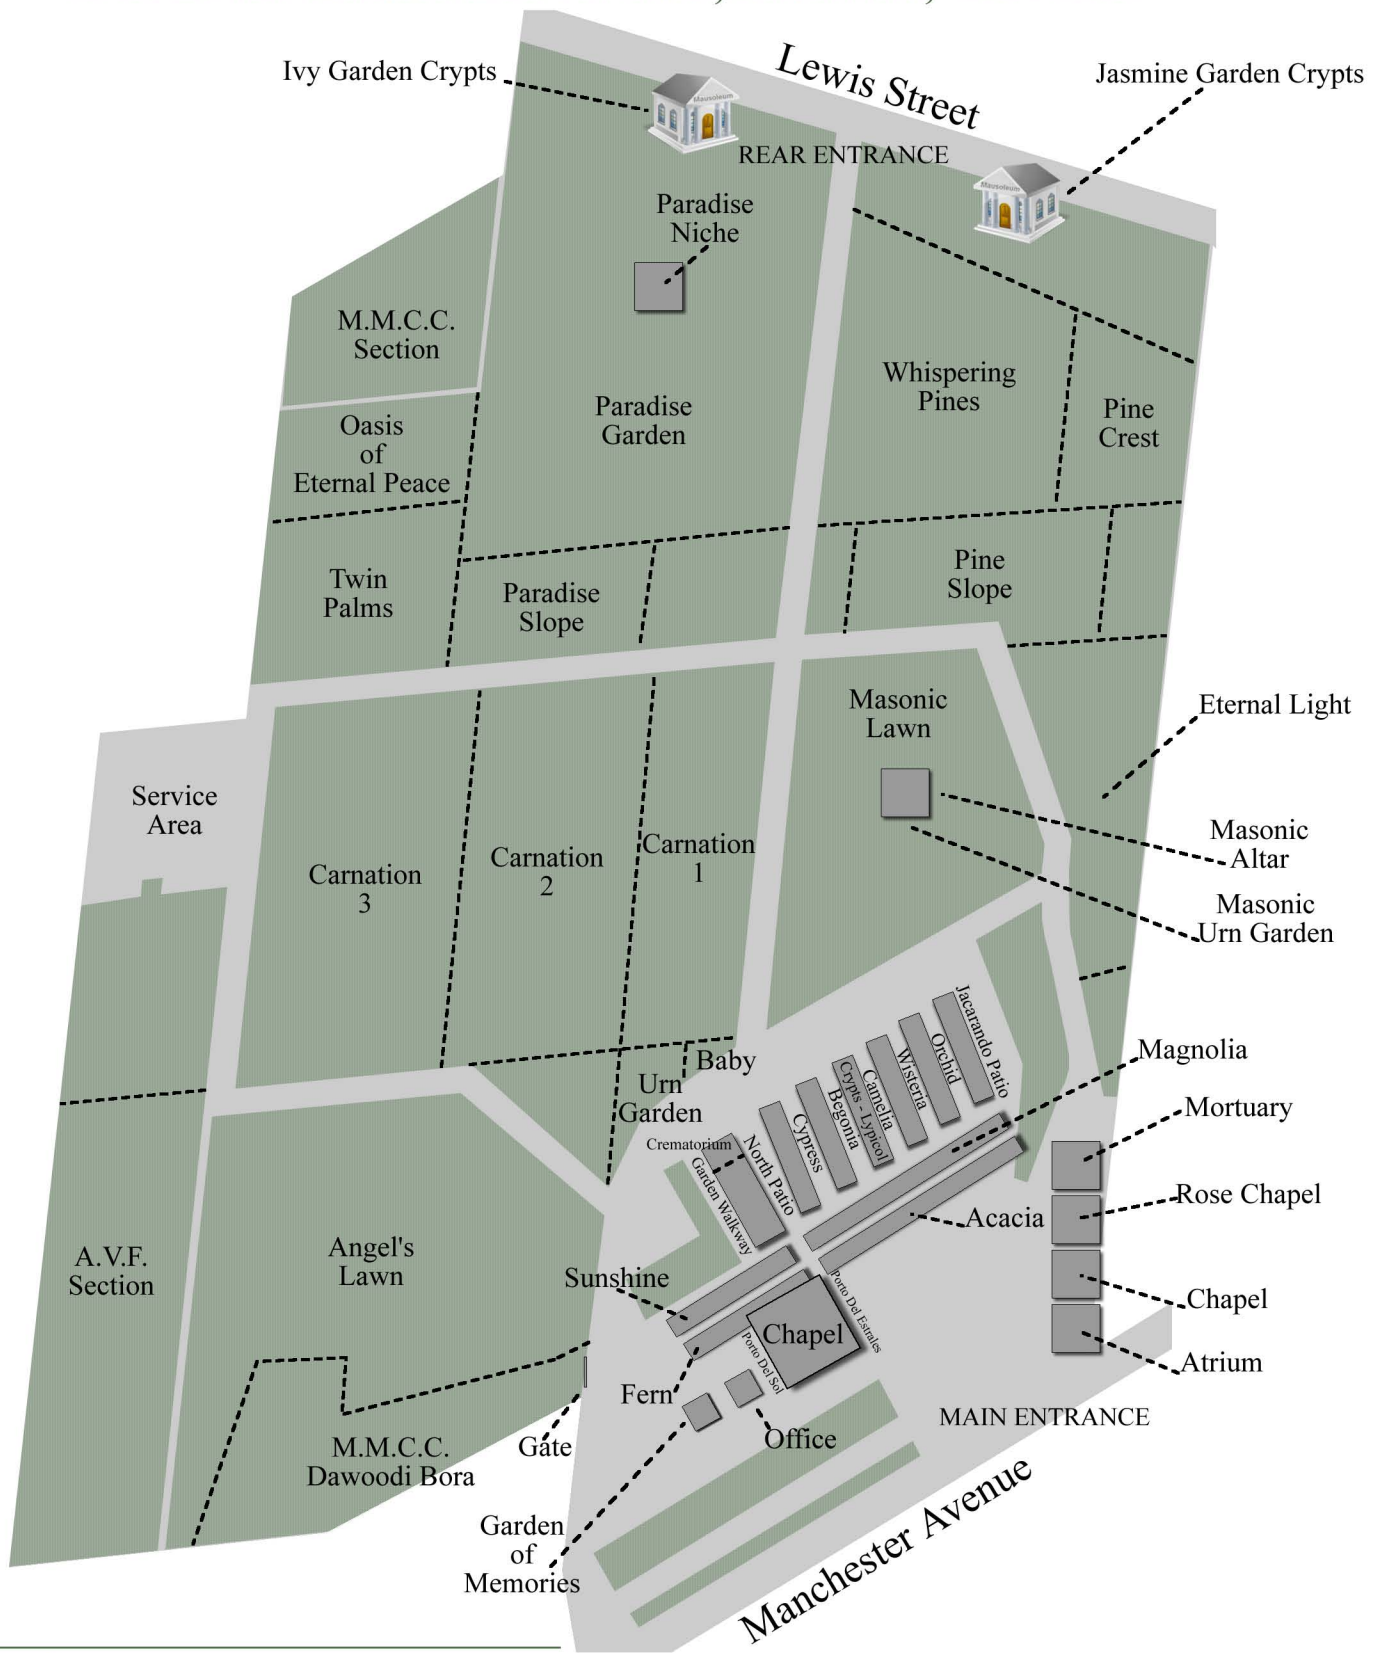

Melrose Abbey Memorial Park

2303 South Manchester Avenue, Anaheim, CA 92802

Name _____

Block Number _____

Section/Row _____

Lot/Plot _____

Grave Number _____