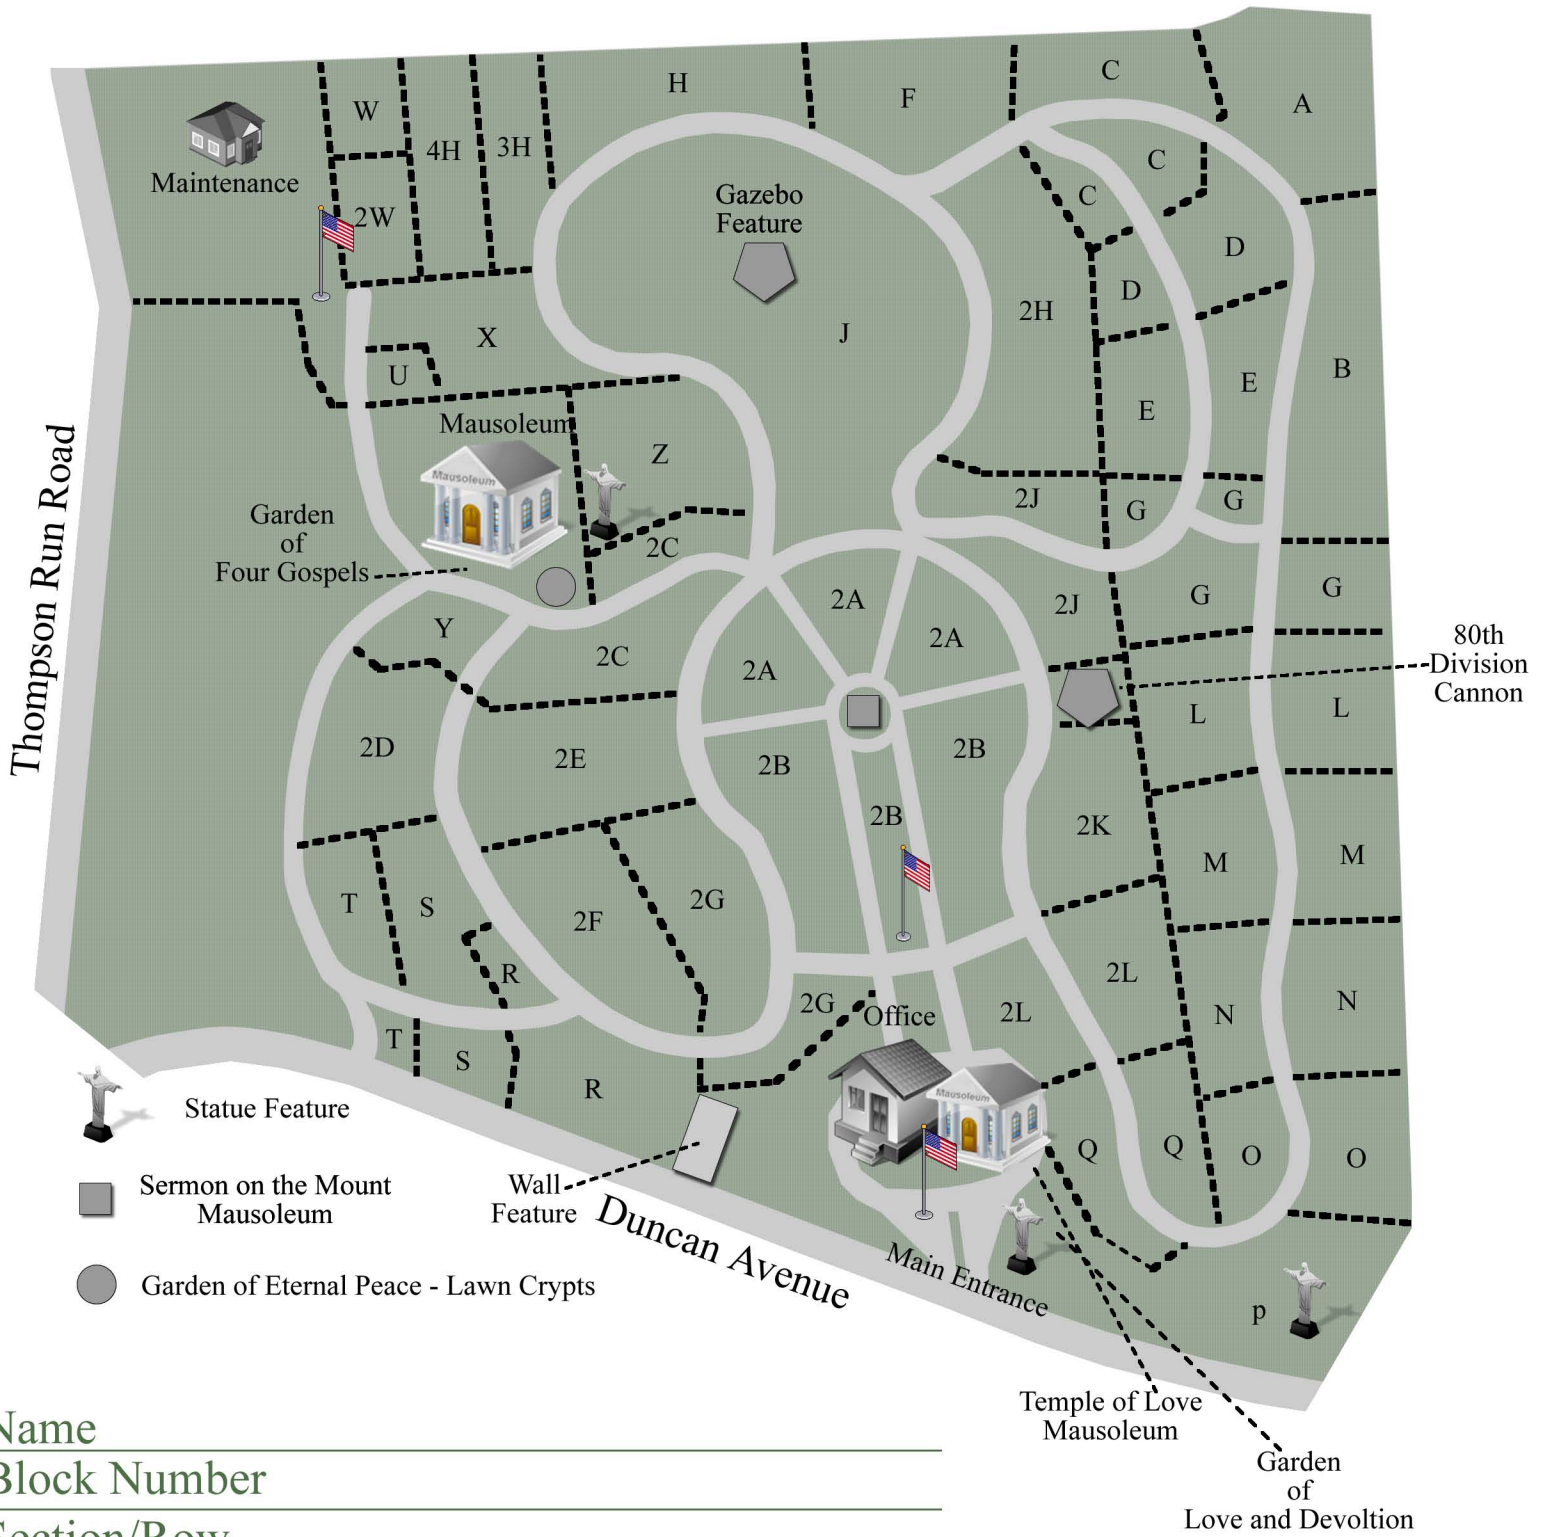

Allegheny County Memorial Park

1600 Duncan Avenue, Allison Park, PA 15101

-  Statue Feature
-  Sermon on the Mount Mausoleum
-  Garden of Eternal Peace - Lawn Crypts

Name _____

Block Number _____

Section/Row _____

Lot/Plot _____

Grave Number _____